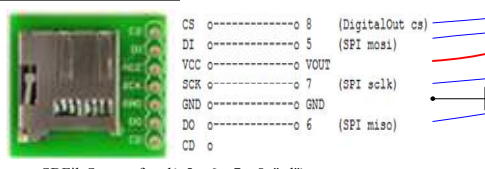

LCD

CONTROL

GSM

GPS

GPS gps(p9, p10);

Camera : 80-100mA
GPS:
Nokia:
Memory:

MBED

MEMORY

SDFFileSystem fs_sd(p5, p6, p7, p8, "sd");

Camera_LS_Y201 cam1(p13, p14);

CAMERA