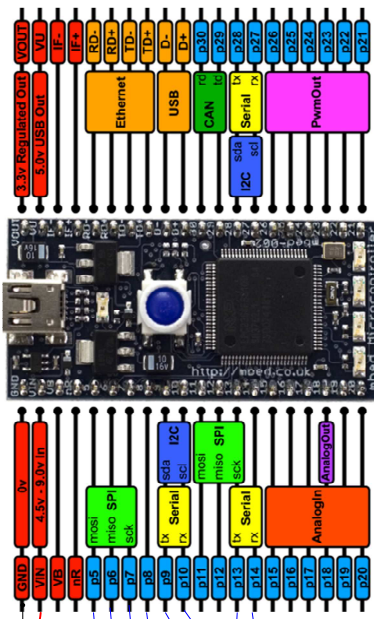

LCD

CONTROL

GSM

GPS

GPS gps(p9, p10);

Camera : 80-100mA
GPS:
Nokia:
Memory:

MBED

MEMORY

SDFFileSystem fs_sd(p5, p6, p7, p8, "sd");

Camera_LS_Y201 cam1(p13, p14);

CAMERA