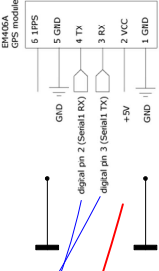

LCD

CONTROL

GSM

GPS

GPS gps(p9, p10);

Camera : 80-100mA
GPS:
Nokia:
Memory:

MBED

MEMORY

SDFFileSystem fs_sd(p5, p6, p7, p8, "sd");

Camera_LS_Y201 cam1(p13, p14);

CAMERA