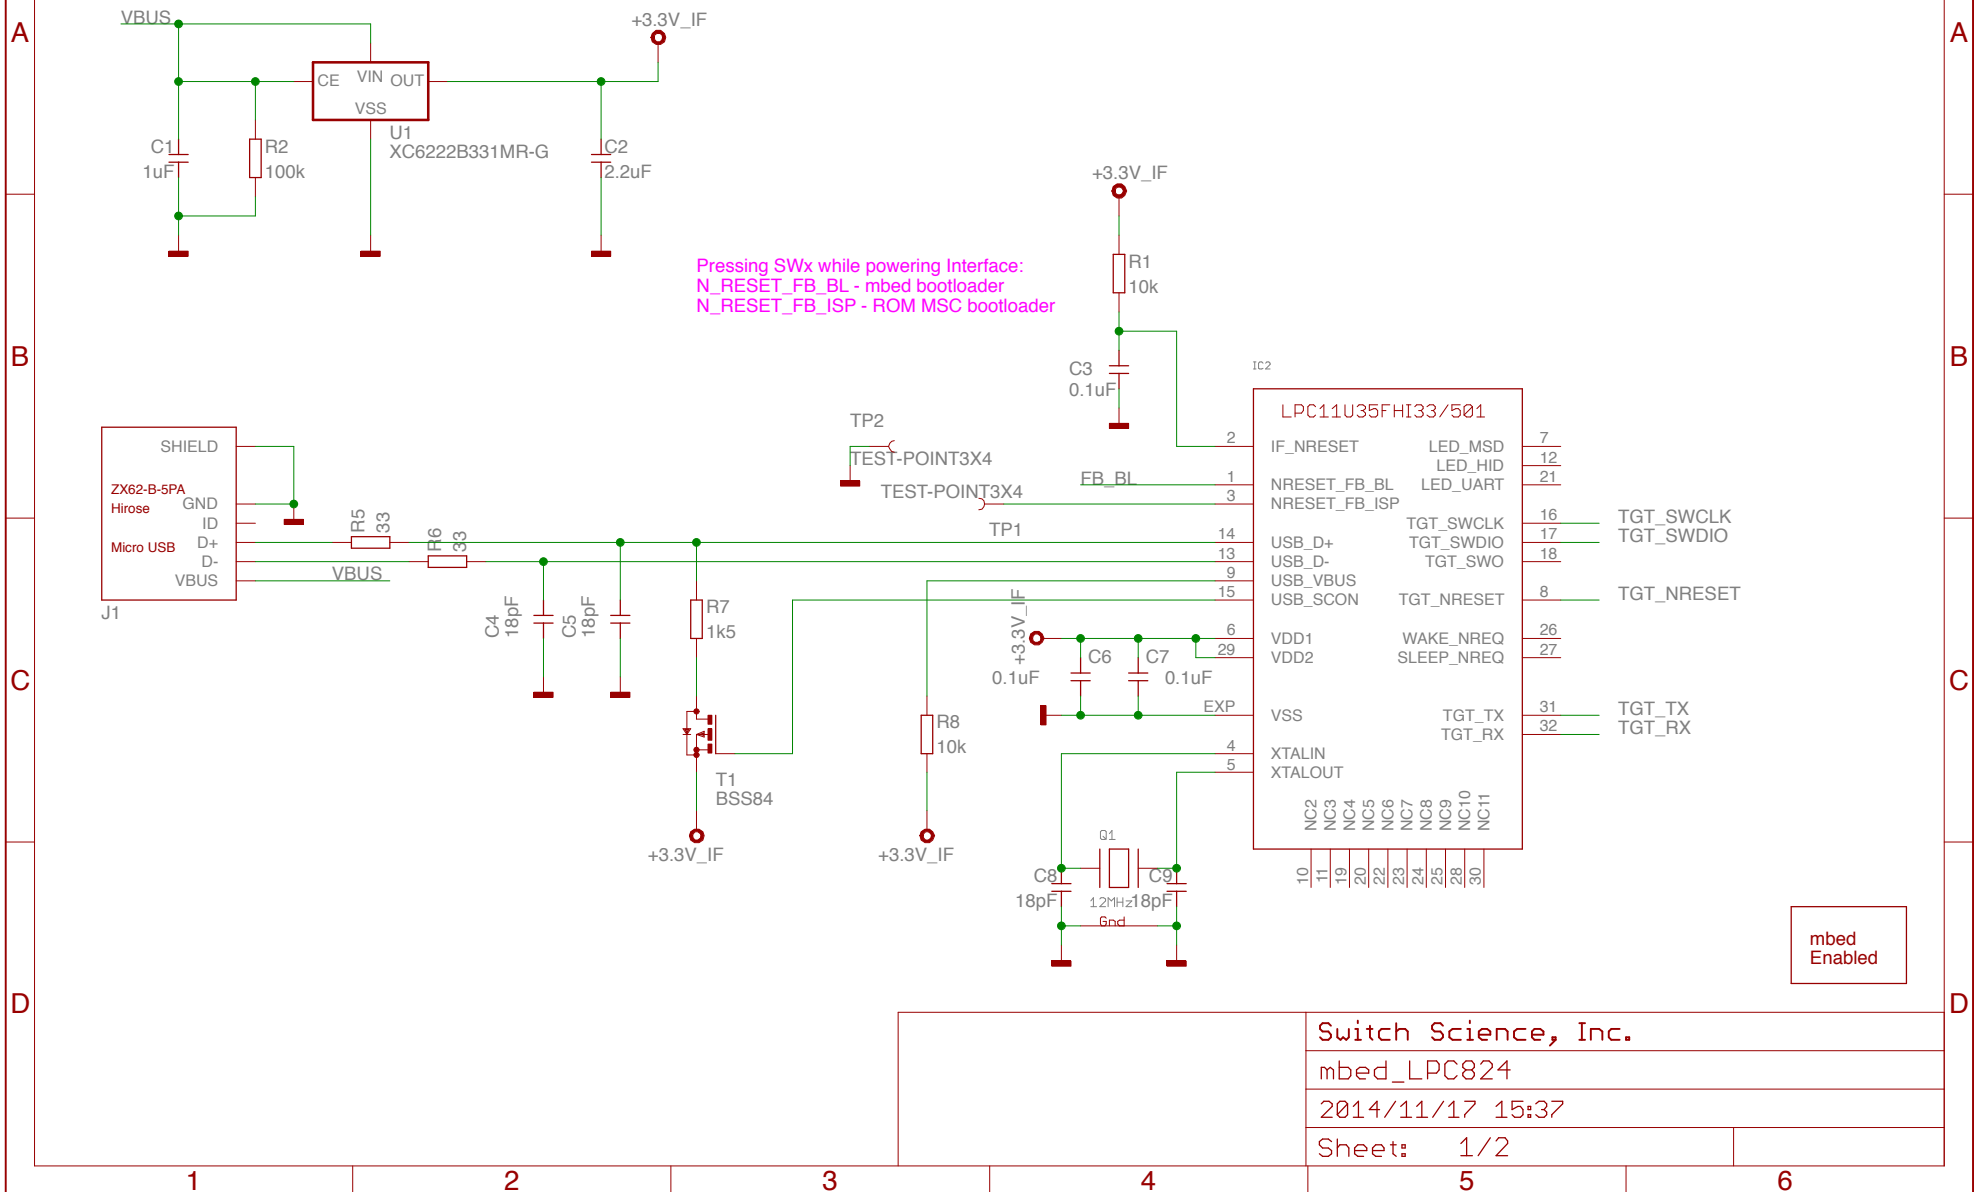

Interface

Target

Switch Science, Inc.

mbed_LPC824

2014/11/17 15:37

Sheet: 2/2