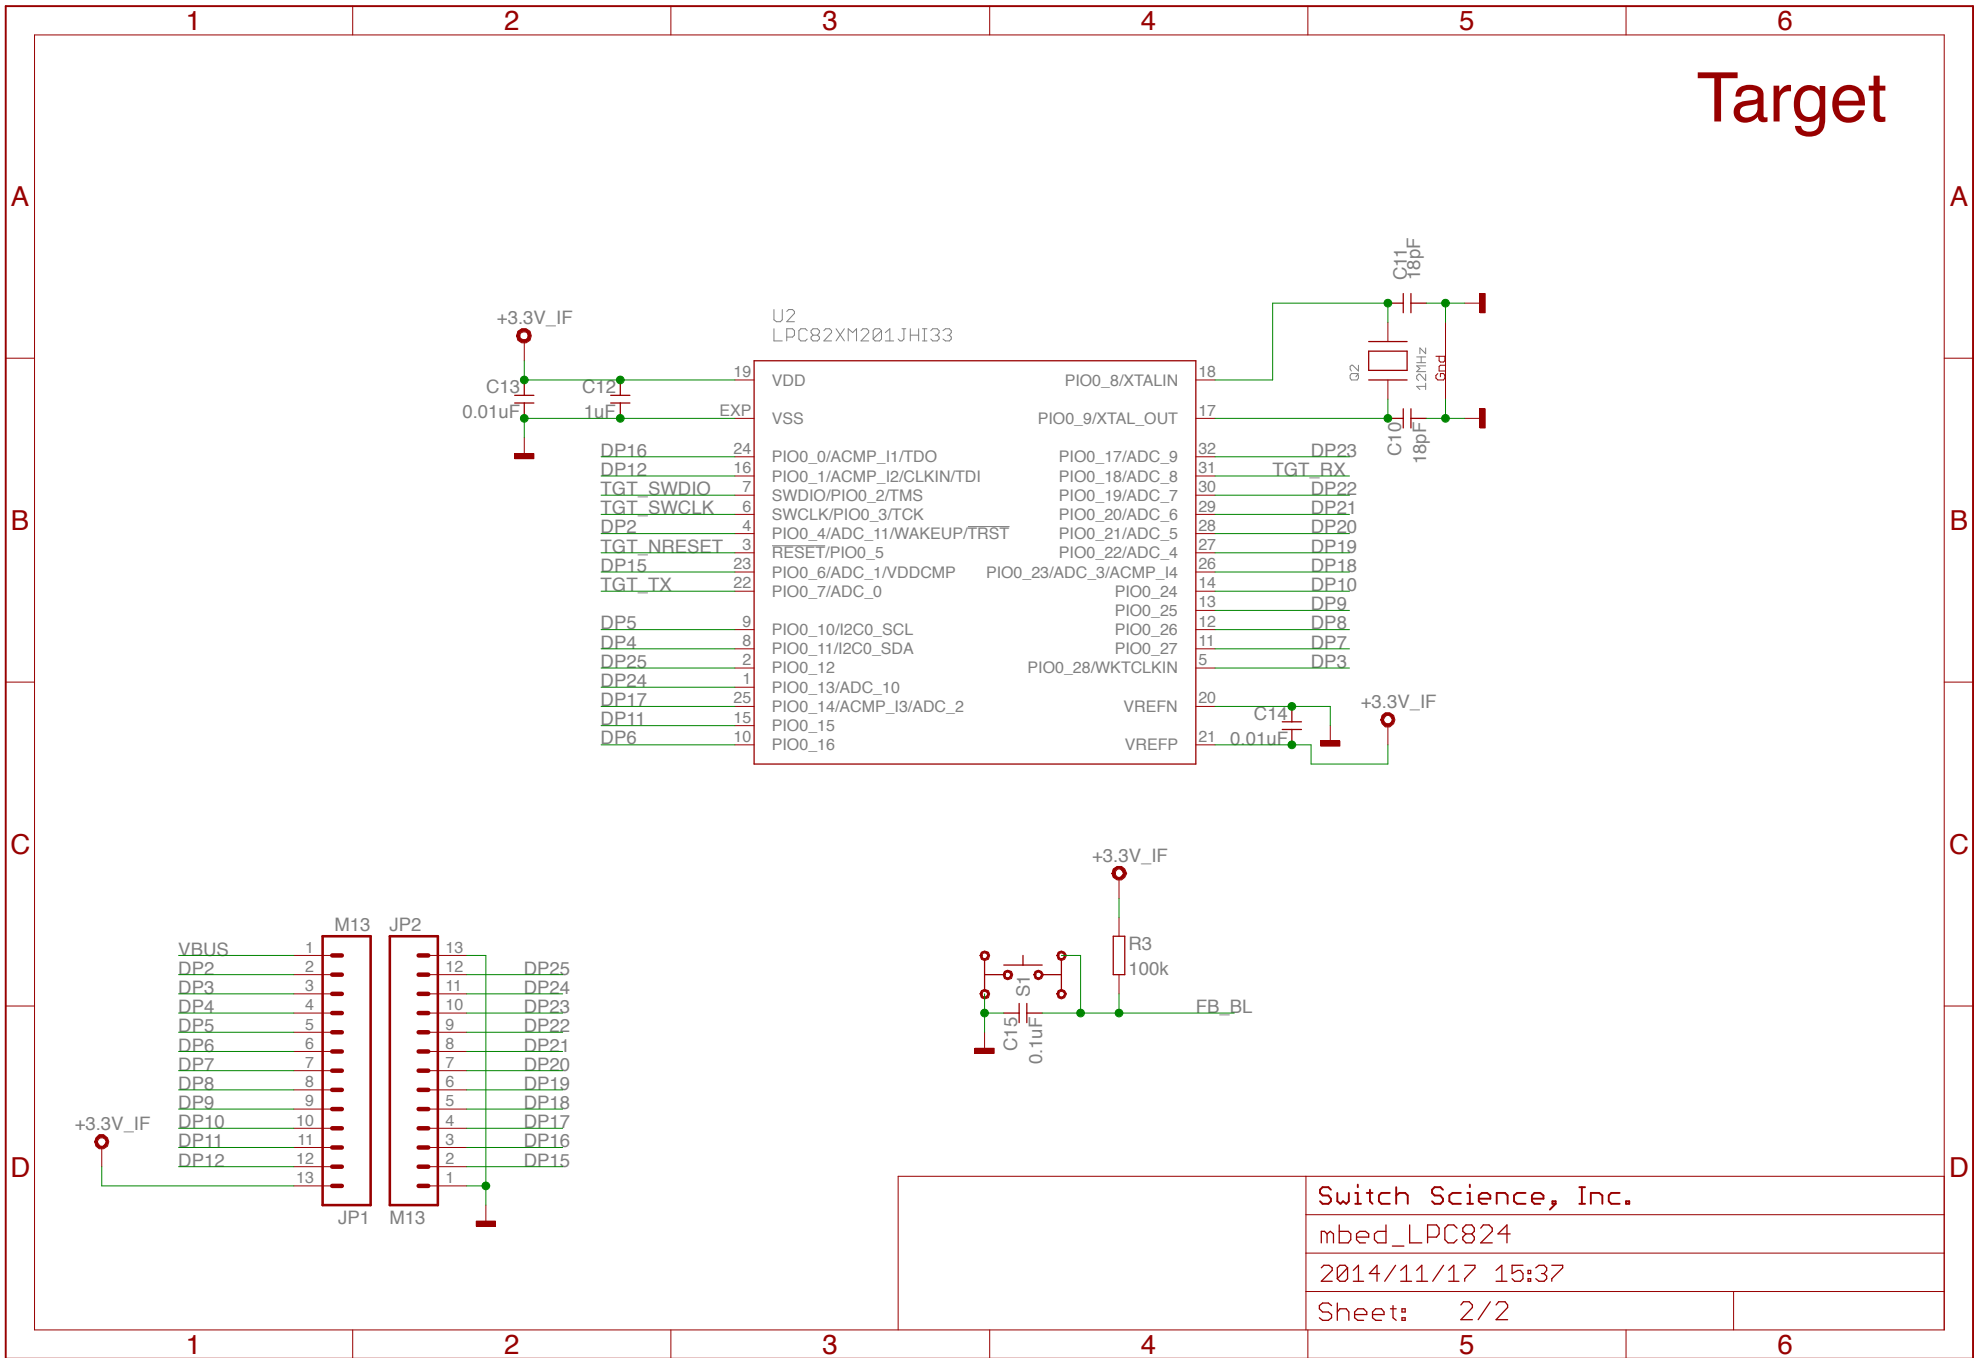

Interface

Target

Switch Science, Inc.

mbed_LPC824

2014/11/17 15:37

Sheet: 2/2