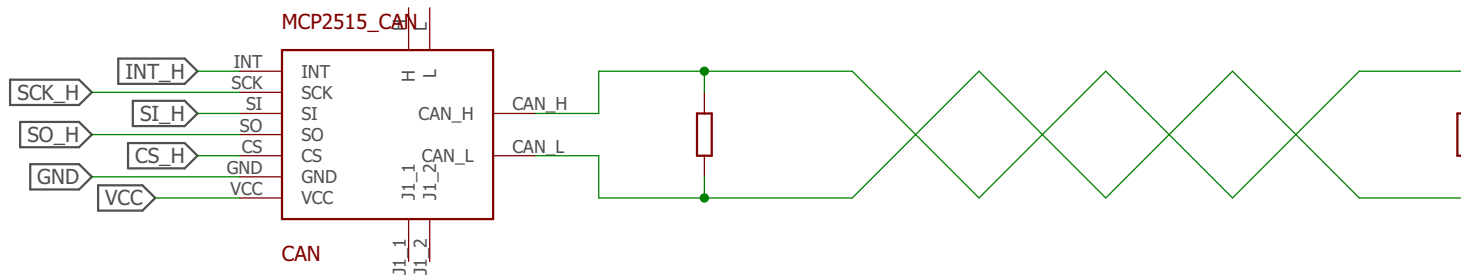

voltage shifter

mbed1768

can controller

Sameera824

mbed CAN

not saved!

Sheet: 1/1