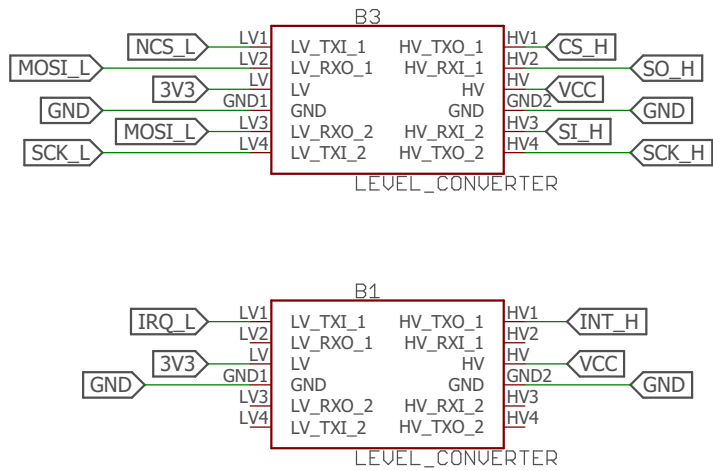

voltage shifter

mbed1768

can controller

Sameera824

mbed CAN

not saved!

Sheet: 1/1