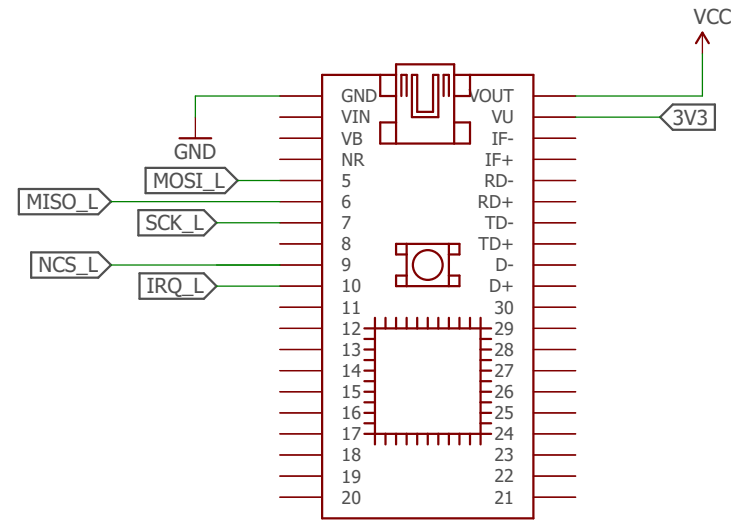

voltage shifter

mbed1768

can controller

Sameera824

mbed CAN

not saved!

Sheet: 1/1