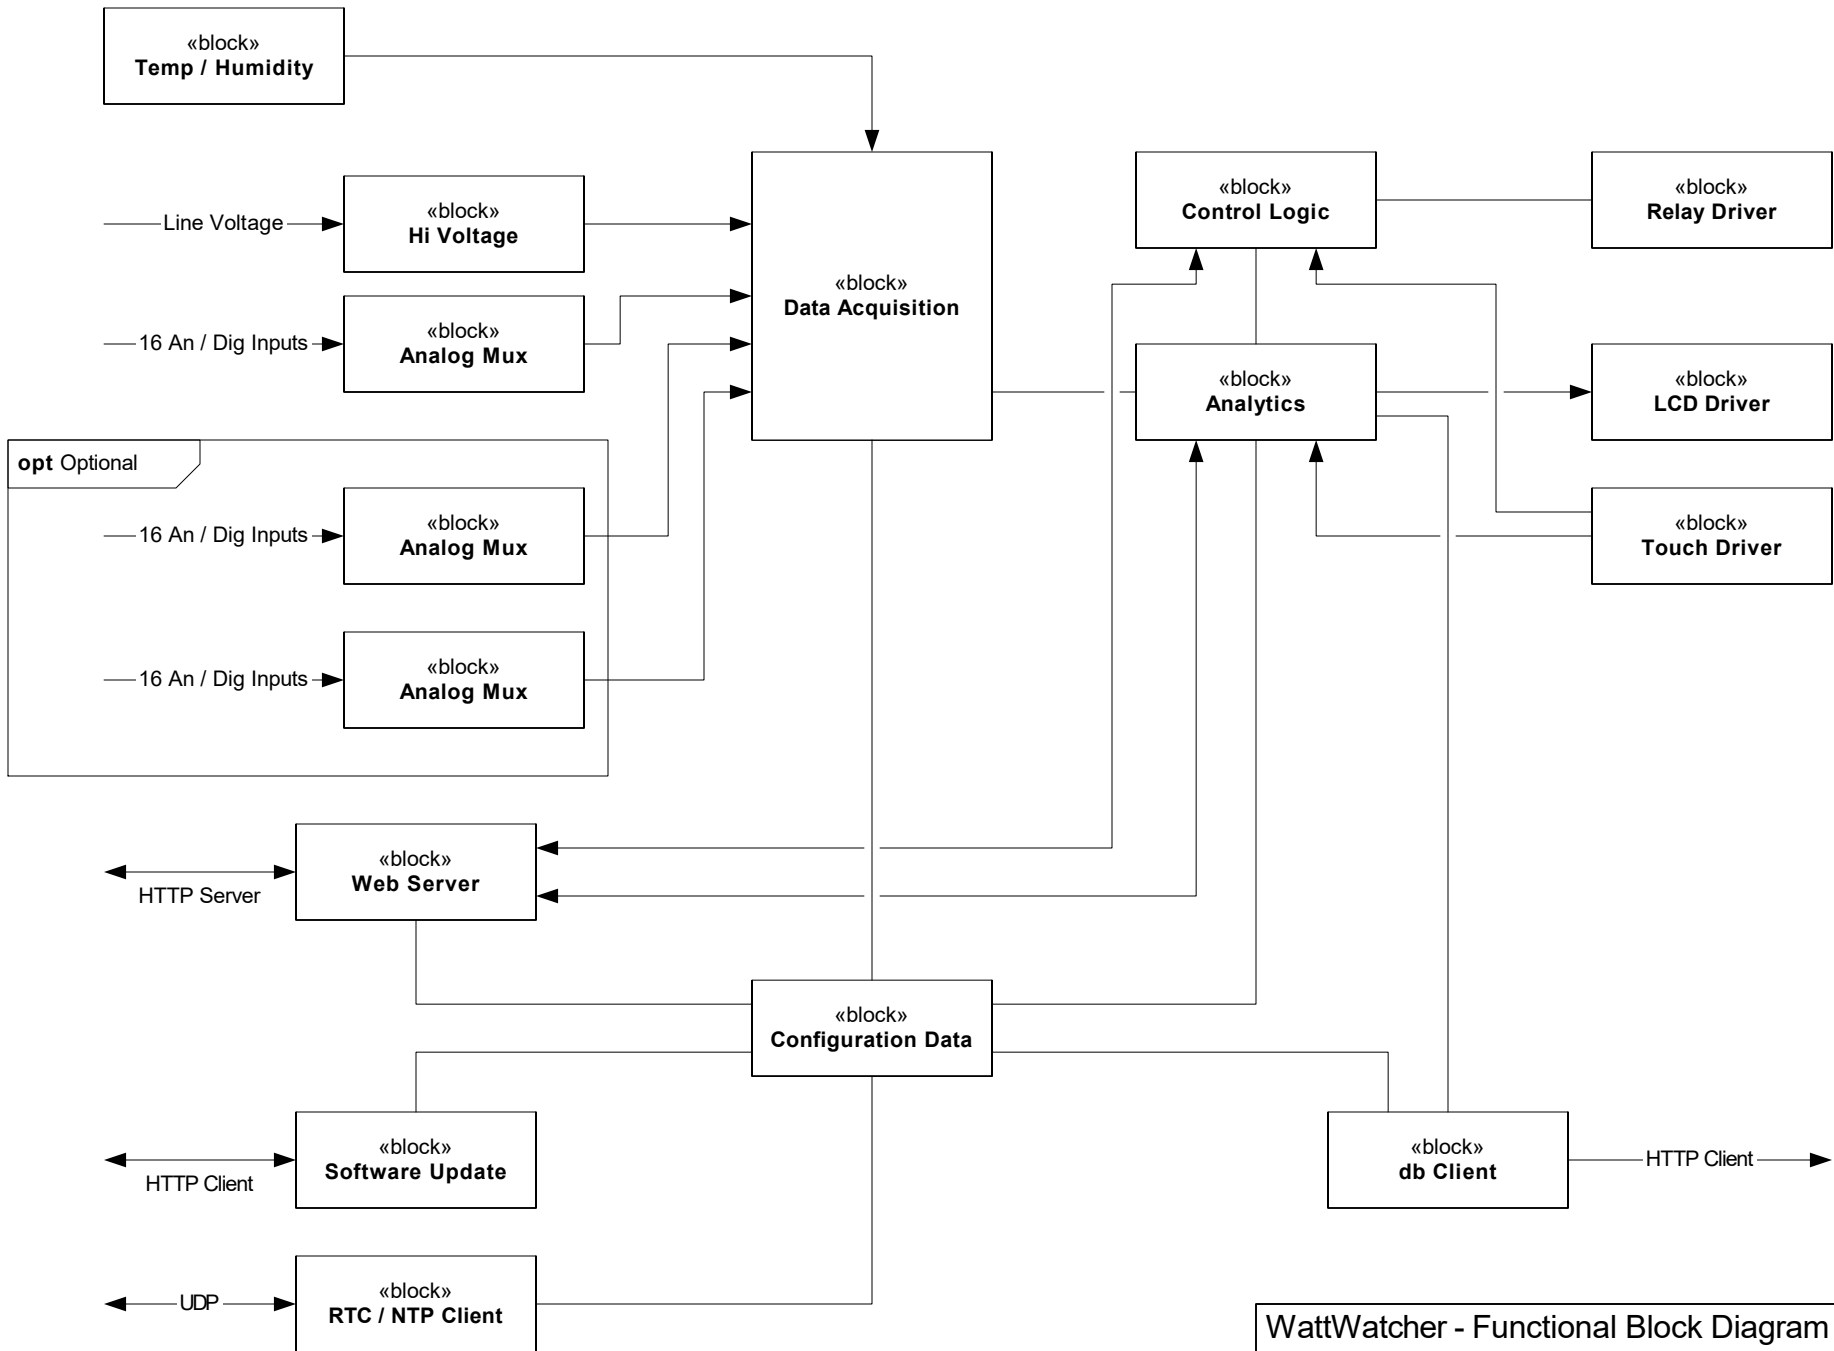

Functional Block Diagram

# High Voltage - CAUTION

Synthesize waveform if only 0°, 90° being reported.  
Synthesize full waveform if no data being reported.