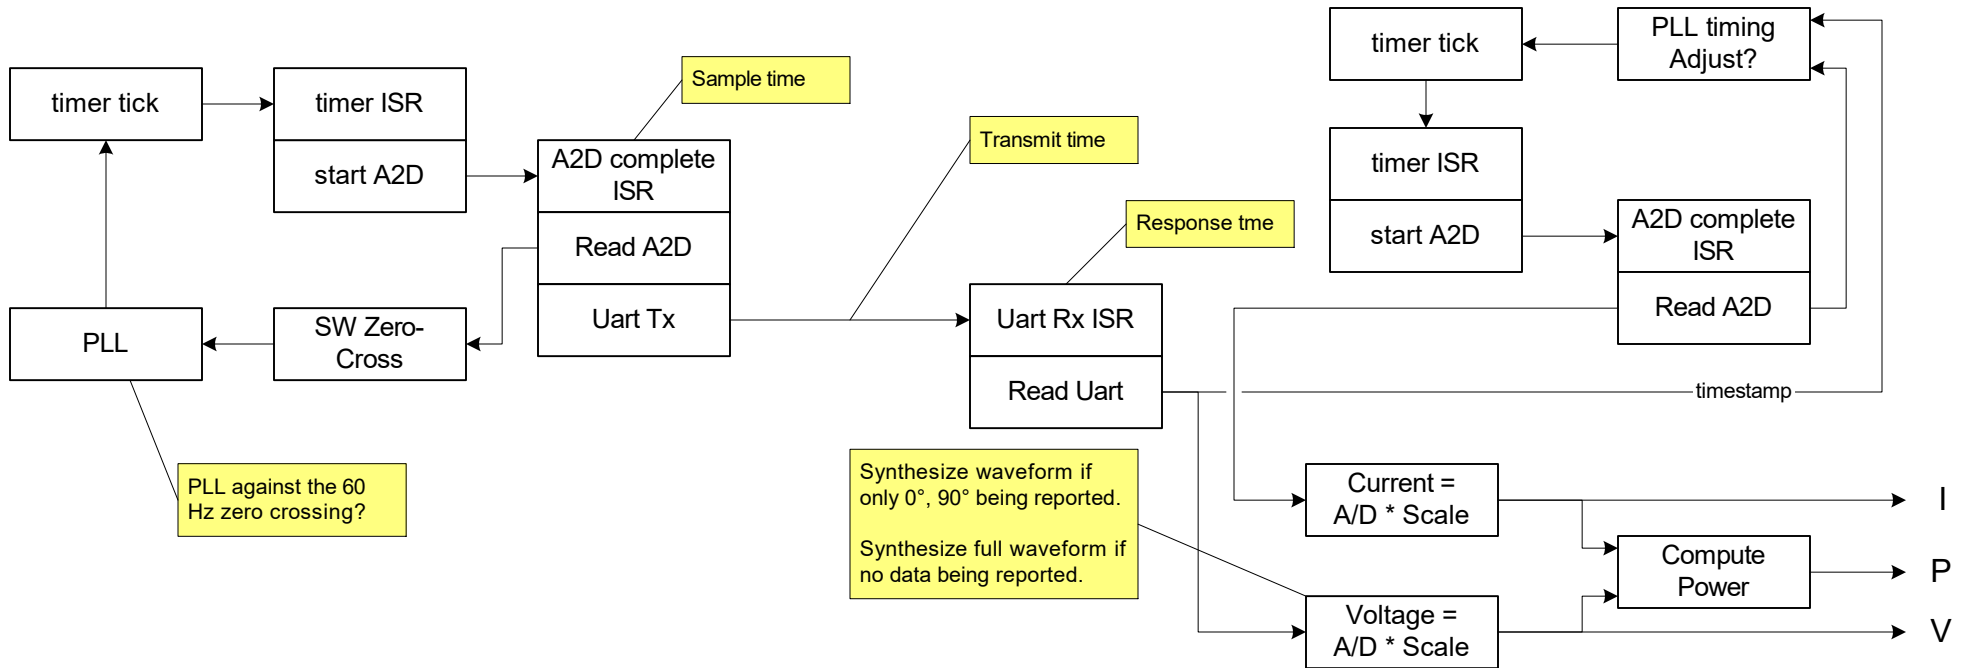

Functional Block Diagram

# High Voltage - CAUTION

Synthesize waveform if only 0°, 90° being reported.  
Synthesize full waveform if no data being reported.