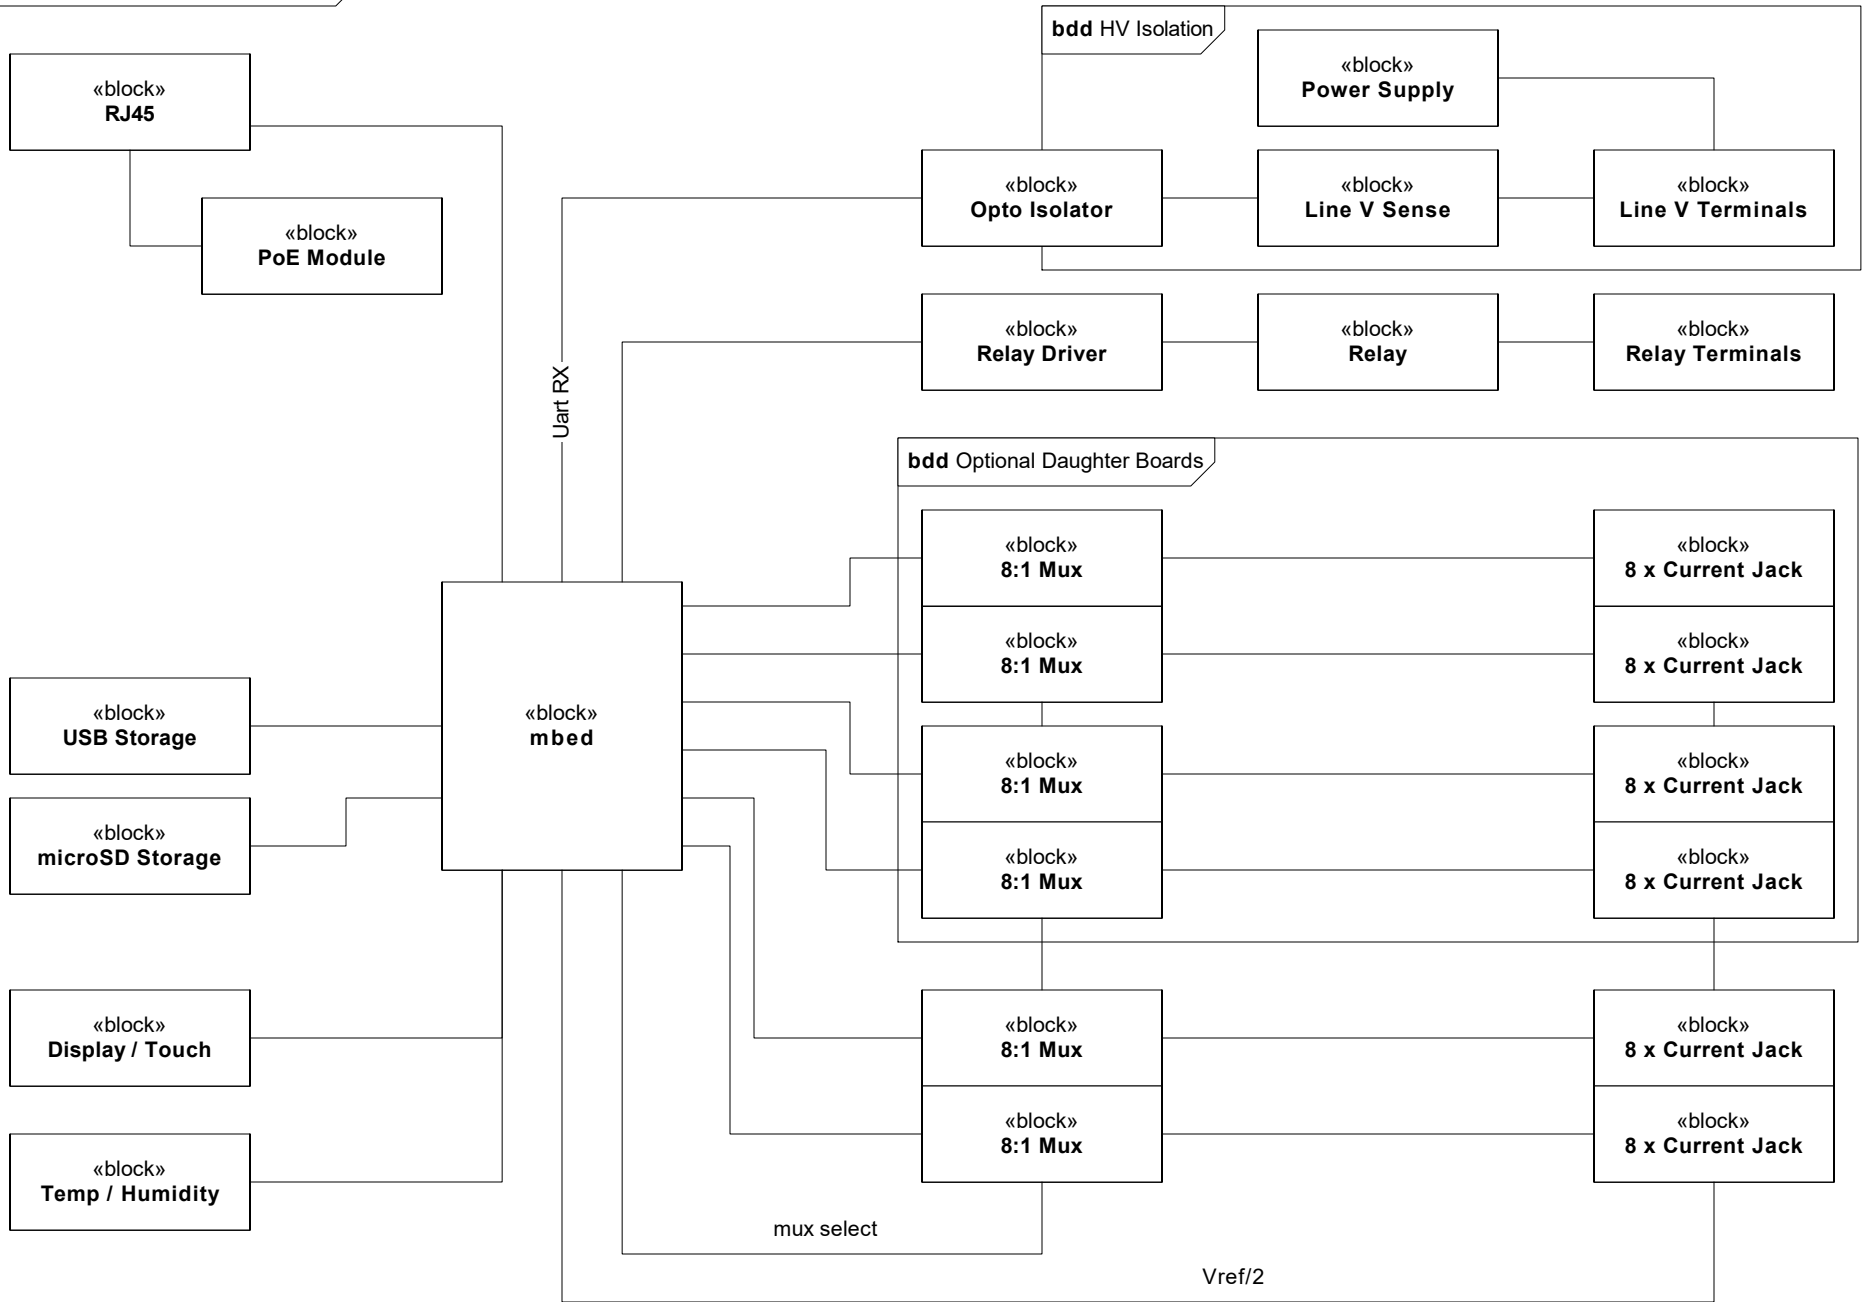

Functional Block Diagram

# High Voltage - CAUTION

Synthesize waveform if only 0°, 90° being reported.  
Synthesize full waveform if no data being reported.